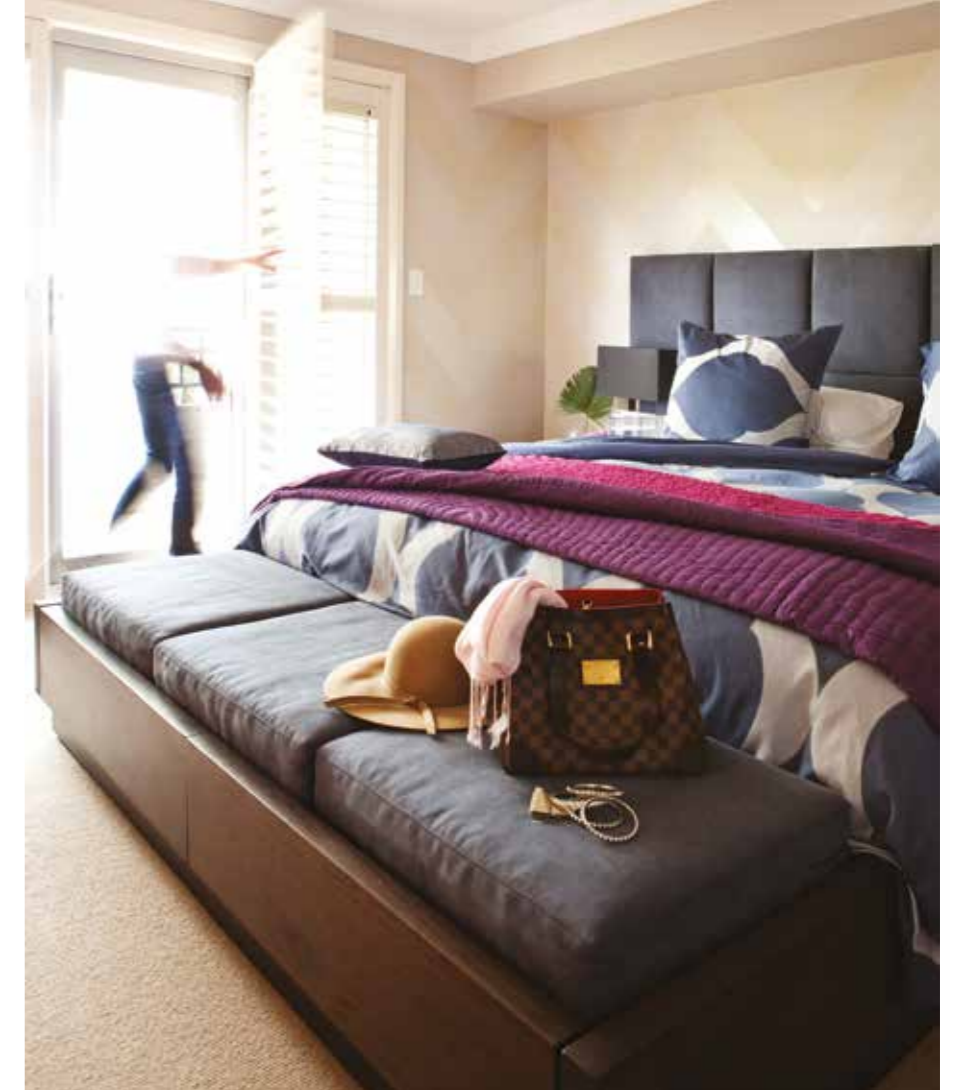

Once a large tiled area with nothing in it, the nearby casual dining area is now decked with a round glass table and modern white chairs to elevate the look of the space. For an even more dramatic statement, the oversized custom pendant with chevron pattern does the job. The homeowners can have breakfast and tea here while overlooking the gorgeous outdoor vista.

Translating the interesting pattern into the master bedroom, Adam puts his knowledge of colour and design principles to good use by taping a large chevron pattern over the painted wall, then painted a glaze for a subtle but impressive detail - a cheaper alternative to using wallpaper. To achieve that luxurious yet fuss-free sanctuary, the duo custom-designed a king-sized bed to include pull-out storage at the base of the bed and a padded bedhead with matching bedside tables. Oh, and the bedspread in a rich cranberry shade adds a divine splash of bright colour against the bluish tones like the icing on the cake! ❖

www.asyouseeit.com.au | + 61 402 119 243