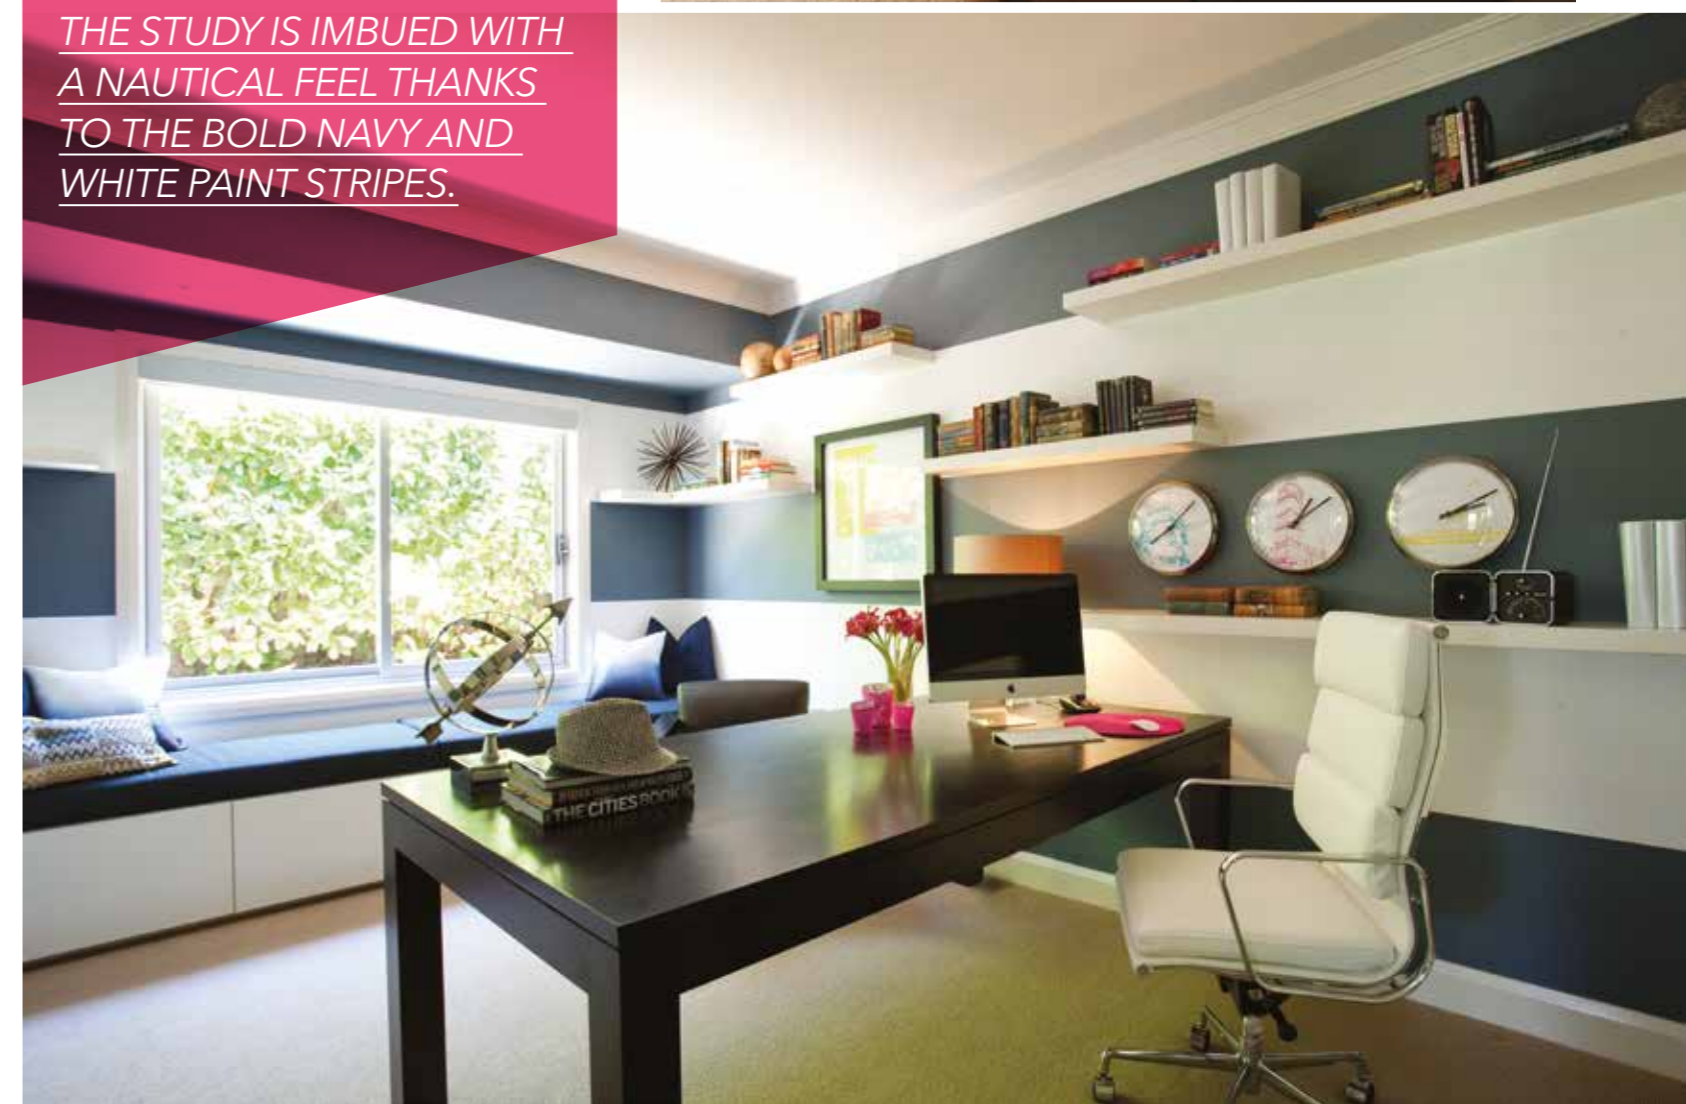

THE STUDY IS IMBUED WITH A NAUTICAL FEEL THANKS TO THE BOLD NAVY AND WHITE PAINT STRIPES.